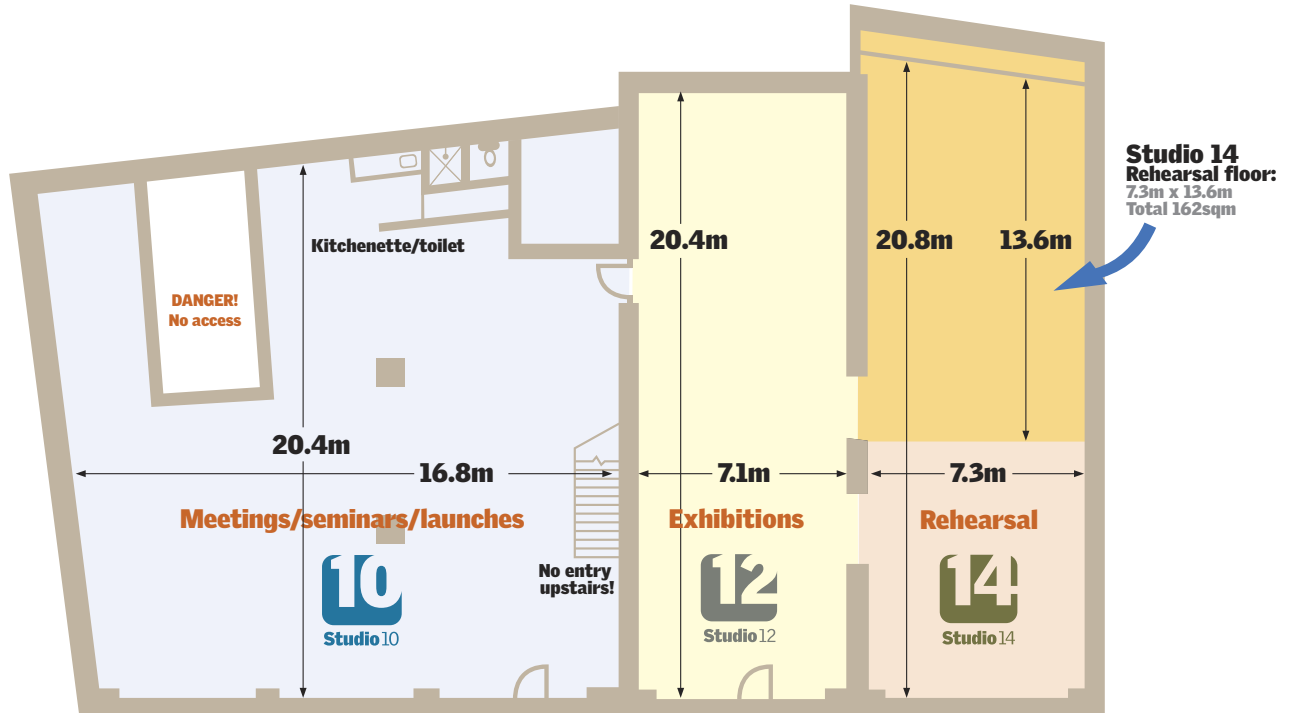

FraserStudios @ 10-14 Kensington Street, Chippendale
FraserStudios is managed and programmed by Queen Street Studio

FraserStudios floor plans

Studio 10:
300.7sqm

Studio 12:
144.8sqm

Studio 14:
151.8sqm

More info: www.queenstreetstudio.com/toolkit.html