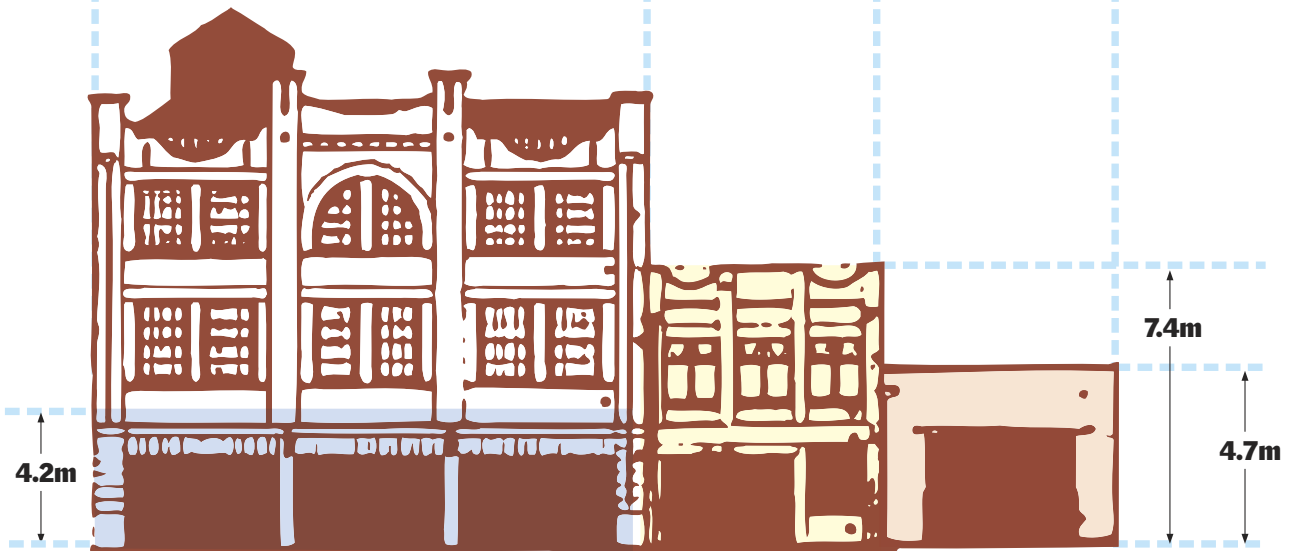

FraserStudios @ 10-14 Kensington Street, Chippendale
FraserStudios is managed and programmed by Queen Street Studio

FraserStudios floor plans

Studio 10:
300.7sqm

Studio 12:
144.8sqm

Studio 14:
151.8sqm

More info: www.queenstreetstudio.com/toolkit.html