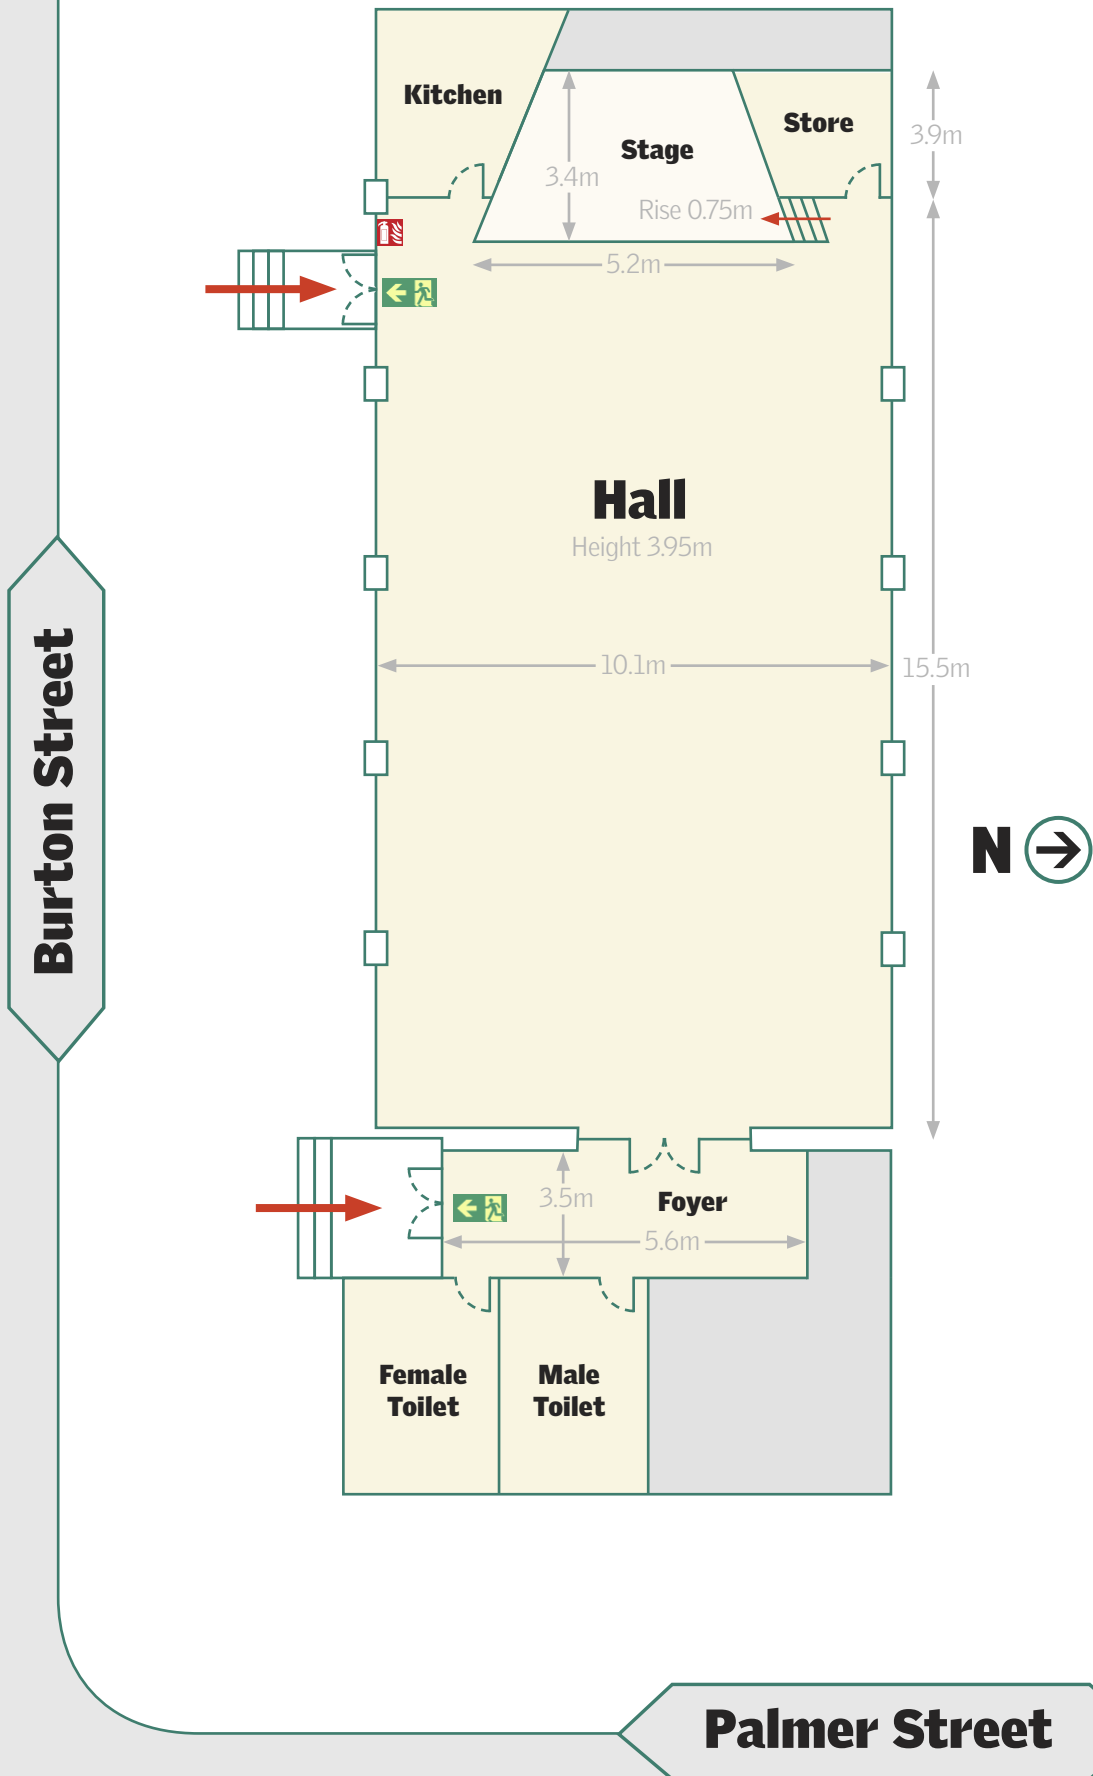

Heffron Hall @ Cnr Burton & Palmer Streets, Darlinghurst NSW 2010
Heffron Hall is managed and programmed by Queen Street Studio

More info: www.queenstreetstudio.com/heffron-hall.html