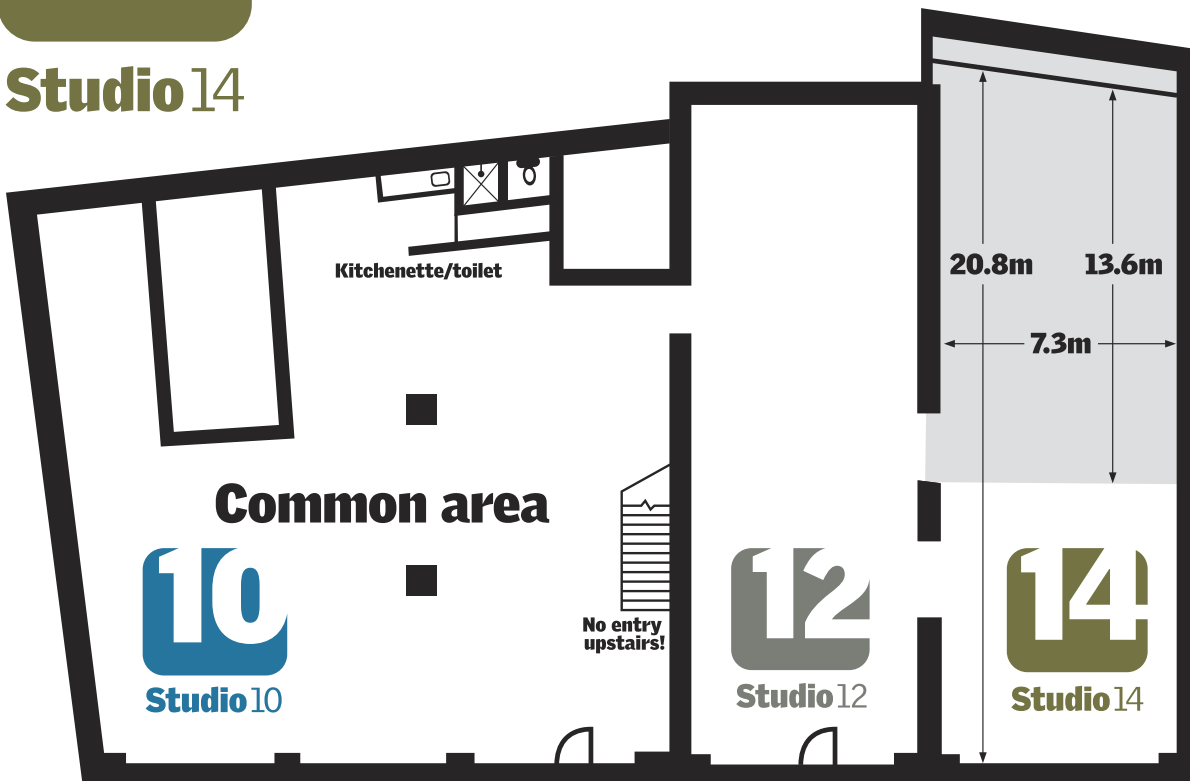

14 Floor plan

Studio 14

Studio 14
Rehearsal floor:
7.3m x 13.6m
Total 162sqm

10
Studio 10

12
Studio 12

14
Studio 14